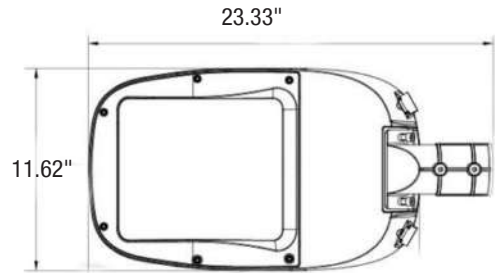

### CONSTRUCTION

|                                |                          |
|--------------------------------|--------------------------|
| Housing                        | Aluminum                 |
| Cover Material / Lens          | PC                       |
| Diffuser                       | Clear                    |
| Base / Power Supply            | Hard Wire - 3 Cord Cable |
| Finish                         | Light Silver             |
| Effective Projected Area (EPA) | --                       |
| Wind Shear Rating              | 35 m/s                   |

## DIMENSIONS AND WEIGHT

|                  |        |
|------------------|--------|
| Length           | 23.33" |
| Height           | 6.70"  |
| Width            | 11.62" |
| Net Weight (lbs) | 15.41  |