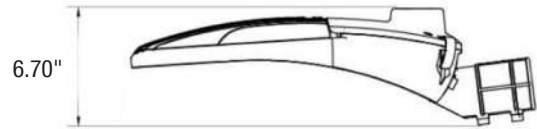

## DIMENSIONS AND WEIGHT

|                  |        |
|------------------|--------|
| Length           | 23.33" |
| Height           | 6.70"  |
| Width            | 11.62" |
| Net Weight (lbs) | 15.41  |