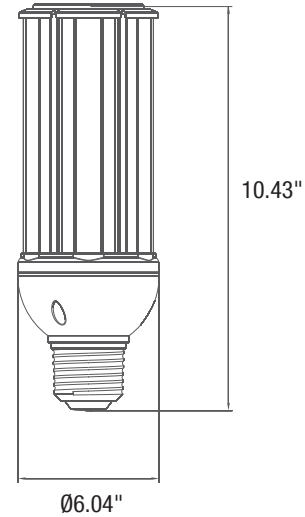

DIMENSIONS AND WEIGHT

Height	10.43"
Width/Diameter	Ø6.04"
Net Weight (lbs)	--

PACKAGING

Box Dimensions (Inches)	--
Box Weight (lbs)	--
Quantity Per Box	--

SUPPORTING DOCUMENTS

Product Sheet	View / Download
Installation Instructions	View / Download
IES Files	View / Download
LM79 Files	View / Download
LM80 Files	On Request

ORDERING INFORMATION

ITEM	DESCRIPTION	CASE
662187557274	SPELTA CORN BULB: 36 W / 5000 K / 100-277 V / DIMMABLE / WHITE	1