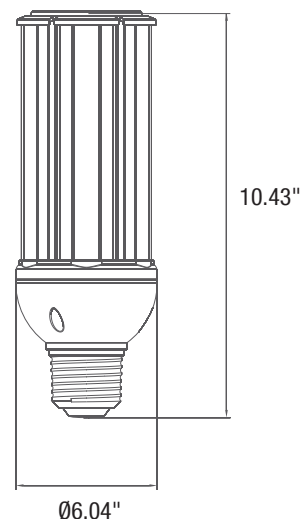

APPLICATIONS

Outside Lighting, Walkways, Lamps

PRODUCT DETAILS

ELECTRICAL

Power	27 W
Voltage	100-277 V
Current	0.30 A
Power Factor	≥0.90
Total Harmonic Distortion (THD)	--

LIGHTING PERFORMANCE

Lumens	3240 lm
Efficacy	120 lm/W
Color Temperature (CCT)	5000 K
Color Rendering (CRI)	80+
R9 (Red Value)	N/A
R13 (Skin Tones)	N/A
Beam Angle	360°
Light Distribution	--
BUG Rating (Backlight, Uplight, and Glare)	--

COMPONENTS

LED Light Source	--
Driver	--

CONSTRUCTION

Housing	Aluminum and Polycarbonate
Lens	--
Base / Power Supply	Hard Wired / E26 or E(X)39
Diffuser	Clear
Finish	White

QUALIFICATIONS

Model Number	Not Qualified Yet
SKU Number	662187554891

DIMENSIONS AND WEIGHT

Height	10.43"
Width/Diameter	Ø6.04"
Net Weight (lbs)	--

PACKAGING

Box Dimensions (Inches)	--
Box Weight (lbs)	--
Quantity Per Box	--

SUPPORTING DOCUMENTS

Product Sheet	View / Download
Installation Instructions	View / Download
IES Files	View / Download
LM79 Files	View / Download
LM80 Files	On Request