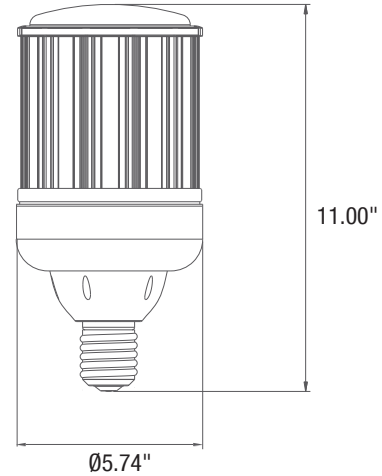

APPLICATIONS

Outside Lighting, Walkway, Lamps.

PRODUCT DETAILS

ELECTRICAL

Power	78.67 W
Voltage	100-277 V
Current	0.89 A
Power Factor	0.91
Total Harmonic Distortion (THD)	17.55%

LIGHTING PERFORMANCE

Lumens	8461 lm
Efficacy	107.55 lm/W
Color Temperature (CCT)	5000 K
Color Rendering (CRI)	80+
R9 (Red Value)	N/A
R13 (Skin Tones)	N/A
Beam Angle	360°
Light Distribution	--
BUG Rating (Backlight, Uplight, and Glare)	--
Dimmable Lighting Control	Non Dimmable

CONSTRUCTION

Housing	Aluminum and Polycarbonate
Lens	Polycarbonate
Base / Power Supply	Hard Wired / E26 or E(X)39
Diffuser	Clear
Finish	White

QUALIFICATIONS

Model Number	Not Qualified Yet
SKU Number	662187546698

DIMENSIONS AND WEIGHT

Height	11.00"
Width / Diameter	Ø5.74"
Net Weight (lbs)	--

PACKAGING

Box Dimensions (Inches)	--
Box Weight (lbs)	--
Quantity Per Box	--

SUPPORTING DOCUMENTS

Product Sheet	View / Download
Installation Instructions	View / Download
IES Files	View / Download
LM79 Files	View / Download
LM80 Files	On Request