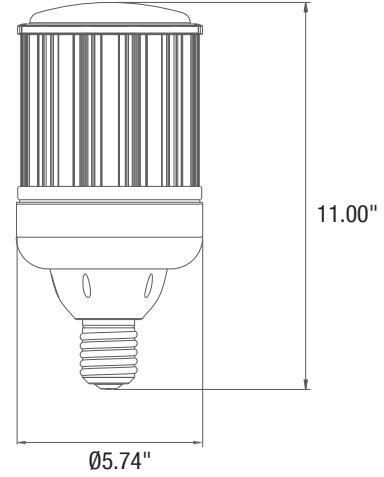

DIMENSIONS AND WEIGHT

Height	11.00"
Width / Diameter	Ø5.74"
Net Weight (lbs)	--

PACKAGING

Box Dimensions (Inches)	--
Box Weight (lbs)	--
Quantity Per Box	--

SUPPORTING DOCUMENTS

Product Sheet	View / Download
Installation Instructions	View / Download
IES Files	On Request
LM79 Files	On Request
LM80 Files	On Request

ORDERING INFORMATION

ITEM	DESCRIPTION	CASE
662187546674	SPELTA PRO CORN BULB: 78.67 W / 4000 K / 100-277 V / NON DIMMABLE / WHITE	1