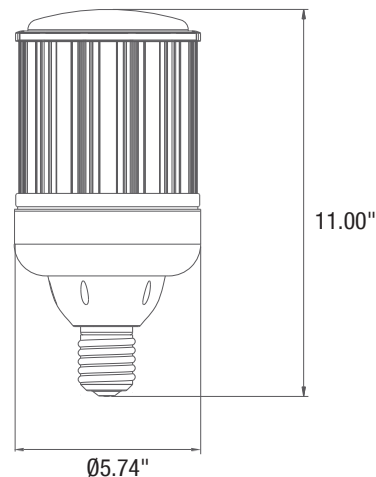

DIMENSIONS AND WEIGHT

Height	11.00"
Width / Diameter	Ø5.74"
Net Weight (lbs)	--

PACKAGING

Box Dimensions (Inches)	--
Box Weight (lbs)	--
Quantity Per Box	--

SUPPORTING DOCUMENTS

Product Sheet	View / Download
Installation Instructions	View / Download
IES Files	On Request
LM79 Files	On Request
LM80 Files	On Request

ORDERING INFORMATION

ITEM	DESCRIPTION	CASE
662187546667	SPELTA PRO CORN BULB: 78.67 W / 3500 K / 100-277 V / NON DIMMABLE / WHITE	1