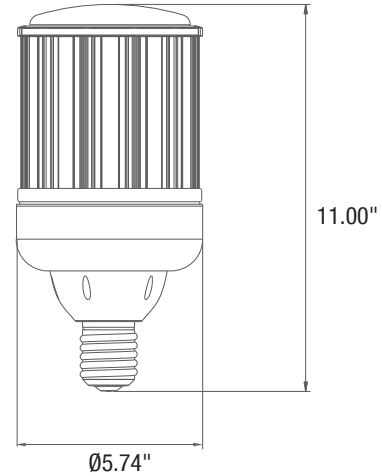

APPLICATIONS

Outside Lighting, Walkway, Lamps.

PRODUCT DETAILS

ELECTRICAL

Power	78.67 W
Voltage	100-277 V
Current	0.89 A
Power Factor	0.91
Total Harmonic Distortion (THD)	17.55%

LIGHTING PERFORMANCE

Lumens	8251 lm
Efficacy	104.88 lm/W
Color Temperature (CCT)	3000 K
Color Rendering (CRI)	82.9
R9 (Red Value)	N/A
R13 (Skin Tones)	N/A
Beam Angle	360°
Light Distribution	--
BUG Rating (Backlight, Uplight, and Glare)	--
Dimmable Lighting Control	Non Dimmable

CONSTRUCTION

Housing	Aluminum and Polycarbonate
Lens	Polycarbonate
Base / Power Supply	Hard Wired / E26 or E(X)39
Diffuser	Clear
Finish	White

QUALIFICATIONS

Model Number	Not Qualified Yet
SKU Number	662187546650

DIMENSIONS AND WEIGHT

Height	11.00"
Width / Diameter	Ø5.74"
Net Weight (lbs)	--

PACKAGING

Box Dimensions (Inches)	--
Box Weight (lbs)	--
Quantity Per Box	--

SUPPORTING DOCUMENTS

Product Sheet	View / Download
Installation Instructions	View / Download
IES Files	On Request
LM79 Files	On Request
LM80 Files	On Request