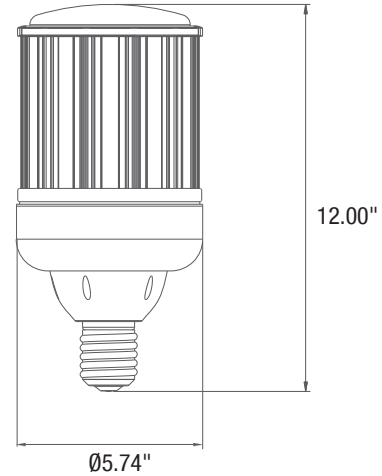

APPLICATIONS

Outside Lighting, Walkway, Lamps.

PRODUCT DETAILS

ELECTRICAL

Power	120 W
Voltage	100-277 V
Current	1.33 A
Power Factor	0.91
Total Harmonic Distortion (THD)	13.65%

LIGHTING PERFORMANCE

Lumens	14400 lm
Efficacy	120 lm/W
Color Temperature (CCT)	5000 K
Color Rendering (CRI)	83.4
R9 (Red Value)	N/A
R13 (Skin Tones)	N/A
Beam Angle	360°
Light Distribution	--
BUG Rating (Backlight, Uplight, and Glare)	--
Dimmable Lighting Control	Non Dimmable

CONSTRUCTION

Housing	Aluminum and Polycarbonate
Lens	Polycarbonate
Base / Power Supply	Hard Wired / E26 or E(X)39
Diffuser	Clear
Finish	White

QUALIFICATIONS

Model Number	Not Qualified Yet
SKU Number	662187557298

DIMENSIONS AND WEIGHT

Height	12.00"
Width / Diameter	Ø5.74"
Net Weight (lbs)	--

PACKAGING

Box Dimensions (Inches)	--
Box Weight (lbs)	--
Quantity Per Box	--

SUPPORTING DOCUMENTS

Product Sheet	View / Download
Installation Instructions	View / Download
IES Files	View / Download
LM79 Files	View / Download
LM80 Files	On Request