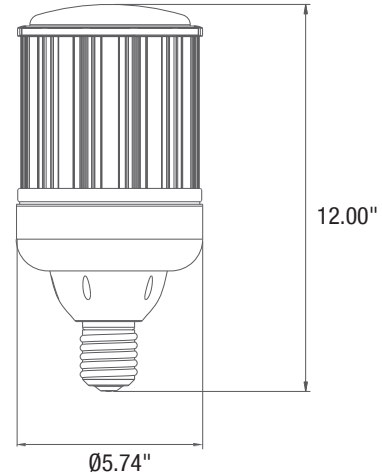

APPLICATIONS

Outside Lighting, Walkway, Lamps.

PRODUCT DETAILS

ELECTRICAL

Power	120 W
Voltage	100-277 V
Current	1.33 A
Power Factor	0.91
Total Harmonic Distortion (THD)	13.65%

LIGHTING PERFORMANCE

Lumens	13920 lm
Efficacy	116 lm/W
Color Temperature (CCT)	4000 K
Color Rendering (CRI)	83.4
R9 (Red Value)	N/A
R13 (Skin Tones)	N/A
Beam Angle	360°
Light Distribution	--
BUG Rating (Backlight, Uplight, and Glare)	--
Dimmable Lighting Control	Non Dimmable

CONSTRUCTION

Housing	Aluminum and Polycarbonate
Lens	Polycarbonate
Base / Power Supply	Hard Wired / E26 or E(X)39
Diffuser	Clear
Finish	White

QUALIFICATIONS

Model Number	Not Qualified Yet
SKU Number	662187546544

DIMENSIONS AND WEIGHT

Height	12.00"
Width / Diameter	Ø5.74"
Net Weight (lbs)	--

PACKAGING

Box Dimensions (Inches)	--
Box Weight (lbs)	--
Quantity Per Box	--

SUPPORTING DOCUMENTS

Product Sheet	View / Download
Installation Instructions	View / Download
IES Files	On Request
LM79 Files	On Request
LM80 Files	On Request