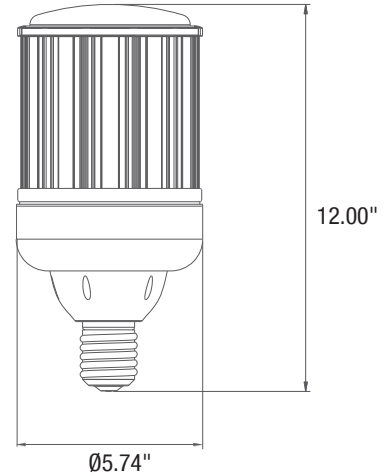

APPLICATIONS

Outside Lighting, Walkway, Lamps.

PRODUCT DETAILS

ELECTRICAL

Power	120 W
Voltage	100-277 V
Current	1.33 A
Power Factor	0.91
Total Harmonic Distortion (THD)	13.65%

LIGHTING PERFORMANCE

Lumens	13680 lm
Efficacy	114 lm/W
Color Temperature (CCT)	3500 K
Color Rendering (CRI)	83.4
R9 (Red Value)	N/A
R13 (Skin Tones)	N/A
Beam Angle	360°
Light Distribution	--
BUG Rating (Backlight, Uplight, and Glare)	--
Dimmable Lighting Control	Non Dimmable

CONSTRUCTION

Housing	Aluminum and Polycarbonate
Lens	Polycarbonate
Base / Power Supply	Hard Wired / E26 or E(X)39
Diffuser	Clear
Finish	White

QUALIFICATIONS

Model Number	Not Qualified Yet
SKU Number	662187546537

DIMENSIONS AND WEIGHT

Height	12.00"
Width / Diameter	Ø5.74"
Net Weight (lbs)	--

PACKAGING

Box Dimensions (Inches)	--
Box Weight (lbs)	--
Quantity Per Box	--

SUPPORTING DOCUMENTS

Product Sheet	View / Download
Installation Instructions	View / Download
IES Files	On Request
LM79 Files	On Request
LM80 Files	On Request