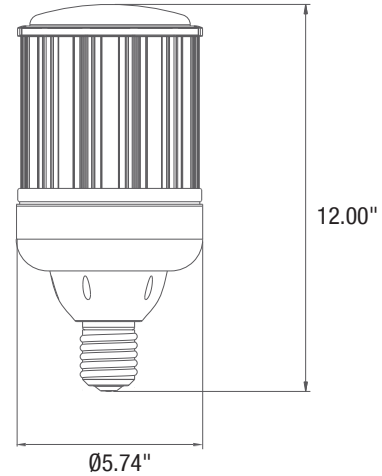

APPLICATIONS

Outside Lighting, Walkway, Lamps.

PRODUCT DETAILS

ELECTRICAL

Power	120 W
Voltage	100-277 V
Current	1.33 A
Power Factor	0.91
Total Harmonic Distortion (THD)	13.65%

LIGHTING PERFORMANCE

Lumens	13440 lm
Efficacy	112 lm/W
Color Temperature (CCT)	3000 K
Color Rendering (CRI)	83.4
R9 (Red Value)	N/A
R13 (Skin Tones)	N/A
Beam Angle	360°
Light Distribution	--
BUG Rating (Backlight, Uplight, and Glare)	--
Dimmable Lighting Control	Non Dimmable

CONSTRUCTION

Housing	Aluminum and Polycarbonate
Lens	Polycarbonate
Base / Power Supply	Hard Wired / E26 or E(X)39
Diffuser	Clear
Finish	White

QUALIFICATIONS

Model Number	Not Qualified Yet
SKU Number	662187546520

DIMENSIONS AND WEIGHT

Height	12.00"
Width / Diameter	Ø5.74"
Net Weight (lbs)	--

PACKAGING

Box Dimensions (Inches)	--
Box Weight (lbs)	--
Quantity Per Box	--

SUPPORTING DOCUMENTS

Product Sheet	View / Download
Installation Instructions	View / Download
IES Files	On Request
LM79 Files	On Request
LM80 Files	On Request