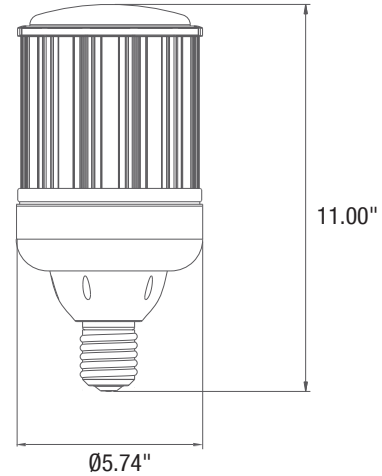

APPLICATIONS

Outside Lighting, Walkway, Lamps.

PRODUCT DETAILS

ELECTRICAL

Power	100 W
Voltage	100-277 V
Current	1.11 A
Power Factor	0.9
Total Harmonic Distortion (THD)	15%

LIGHTING PERFORMANCE

Lumens	12300 lm
Efficacy	123 lm/W
Color Temperature (CCT)	4000 K
Color Rendering (CRI)	83.4
R9 (Red Value)	N/A
R13 (Skin Tones)	N/A
Beam Angle	360°
Light Distribution	--
BUG Rating (Backlight, Uplight, and Glare)	--
Dimmable Lighting Control	Non Dimmable

CONSTRUCTION

Housing	Aluminum and Polycarbonate
Lens	Polycarbonate
Base / Power Supply	Hard Wired / E26 or E(X)39
Diffuser	Clear
Finish	White

QUALIFICATIONS

Model Number	Not Qualified Yet
SKU Number	662187546742

DIMENSIONS AND WEIGHT

Height	11.00"
Width / Diameter	Ø5.74"
Net Weight (lbs)	--

PACKAGING

Box Dimensions (Inches)	--
Box Weight (lbs)	--
Quantity Per Box	--

SUPPORTING DOCUMENTS

Product Sheet	View / Download
Installation Instructions	View / Download
IES Files	On Request
LM79 Files	On Request
LM80 Files	On Request