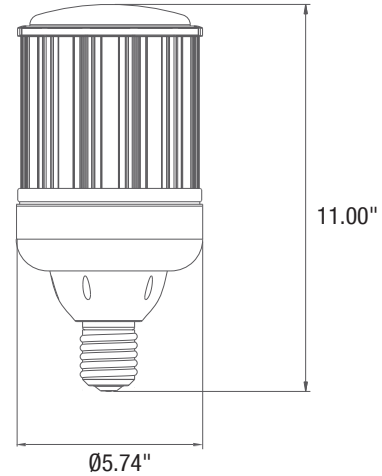

DIMENSIONS AND WEIGHT

Height	11.00"
Width / Diameter	Ø5.74"
Net Weight (lbs)	--

PACKAGING

Box Dimensions (Inches)	--
Box Weight (lbs)	--
Quantity Per Box	--

SUPPORTING DOCUMENTS

Product Sheet	View / Download
Installation Instructions	View / Download
IES Files	On Request
LM79 Files	On Request
LM80 Files	On Request

ORDERING INFORMATION

ITEM	DESCRIPTION	CASE
662187546735	SPELTA PRO CORN BULB: 100 W / 3500 K / 100-277 V / NON DIMMABLE / WHITE	1