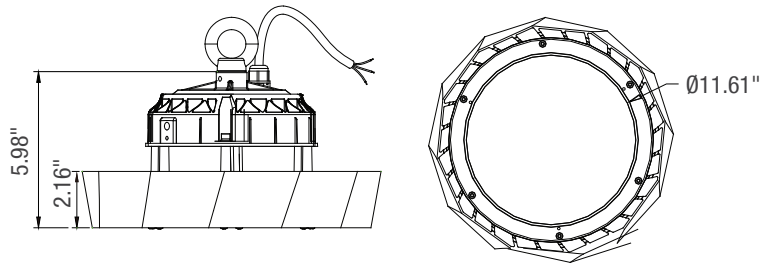

CONSTRUCTION

Housing	Aluminum
Cover	Tempered Glass
Base / Power Supply	Hard Wired
Finish	Black
Diffuser	Clear
Wind Shear Rating	N/A

PART NUMBER & QUALIFICATIONS

Ordering Part Number	IK-HBUF-L180-0200-DY-50
Qualified Part Number	Not Qualified Yet
SKU Number	662187553726

DIMENSIONS AND WEIGHT

Height	2.16"
Total Height	5.98"
Diameter	Ø11.61"
Net Weight (lbs)	7.82

PACKAGING

Box Dimensions (Inches)	12.6" x 12.6" x 9.0"
Box Weight (lbs)	9.7
Quantity Per Box	1

SUPPORTING DOCUMENTS