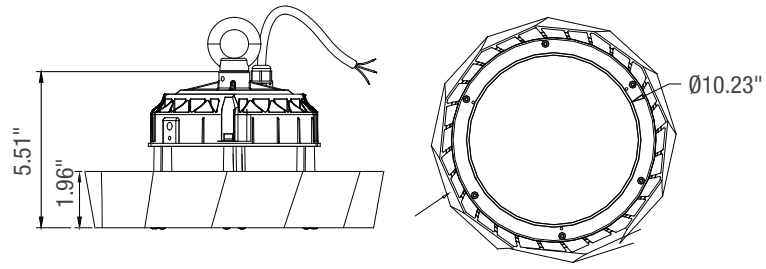

CONSTRUCTION

Housing	Aluminum
Cover	Tempered Glass
Base / Power Supply	Hard Wired
Finish	Black
Diffuser	Clear
Wind Shear Rating	N/A

PART NUMBER & QUALIFICATIONS

Ordering Part Number	IK-HBUF-L180-0120-DY-50
Qualified Part Number	Not Qualified Yet
SKU Number	662187553641

DIMENSIONS AND WEIGHT

Height	1.96"
Total Height	5.51"
Diameter	Ø10.23"
Net Weight (lbs)	6.06

PACKAGING

Box Dimensions (Inches)	12.6" x 12.6" x 8.46"
Box Weight (lbs)	7.9
Quantity Per Box	1

SUPPORTING DOCUMENTS