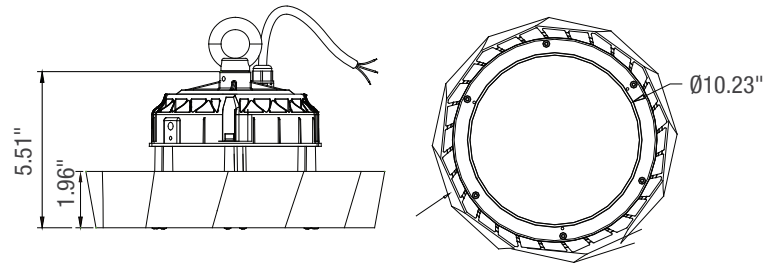

DIMENSIONS AND WEIGHT

Height	1.96"
Total Height	5.51"
Diameter	Ø10.23"
Net Weight (lbs)	6.06

PACKAGING

Box Dimensions (Inches)	12.6" x 12.6" x 8.46"
Box Weight (lbs)	7.9
Quantity Per Box	1

SUPPORTING DOCUMENTS