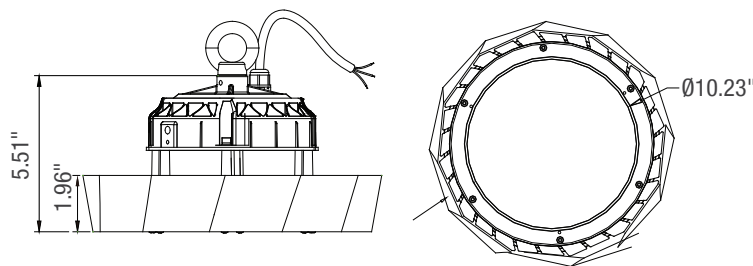

CONSTRUCTION

Housing	Aluminum
Cover	Tempered Glass
Base / Power Supply	Hard Wired
Finish	Black
Diffuser	Clear
Wind Shear Rating	N/A

PART NUMBER & QUALIFICATIONS

Ordering Part Number	IK-HBUF-L180-0100-DY-50
Qualified Part Number	Not Qualified Yet
SKU Number	662187553603

DIMENSIONS AND WEIGHT

Height	1.96"
Total Height	5.51"
Diameter	Ø10.23"
Net Weight (lbs)	5.33

PACKAGING

Box Dimensions (Inches)	12.6" x 12.6" x 8.46"
Box Weight (lbs)	7.2
Quantity Per Box	1

SUPPORTING DOCUMENTS