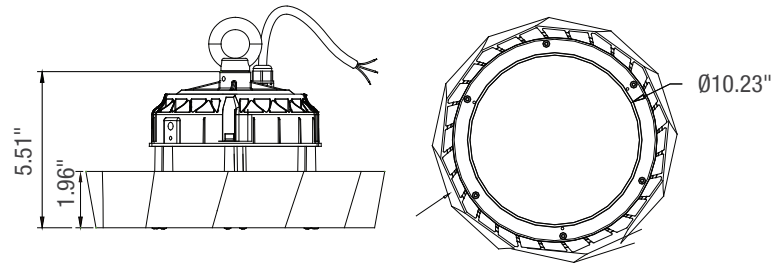

DIMENSIONS AND WEIGHT

Height	1.96"
Total Height	5.51"
Diameter	Ø10.23"
Net Weight (lbs)	5.33

PACKAGING

Box Dimensions (Inches)	12.6" x 12.6" x 8.46"
Box Weight (lbs)	7.2
Quantity Per Box	1

SUPPORTING DOCUMENTS