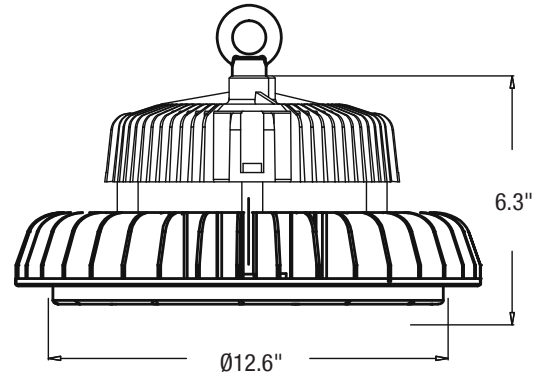

CONSTRUCTION

Housing	Aluminum
Cover	Tempered Glass
Base / Power Supply	Hard Wired
Finish	Black
Diffuser	Clear
Wind Shear Rating	N/A

PART NUMBER & QUALIFICATIONS

Ordering Part Number	IK-HBP2-0240-50-DY-RLV02
Qualified Part Number	Not Qualified Yet
SKU Number	662187537245

DIMENSIONS AND WEIGHT

Length	N/A
Height	6.3"
Diameter	Ø12.6"
Net Weight (lbs)	13.22

PACKAGING

Box Dimensions (Inches)	13.8" x 8.26"
Box Weight (lbs)	14.8
Quantity Per Box	1

SUPPORTING DOCUMENTS

Product Sheet	View / Download
Installation Instructions	View / Download
IES Files	View / Download
LM79 Files	View / Download
LM80 Files	On Request