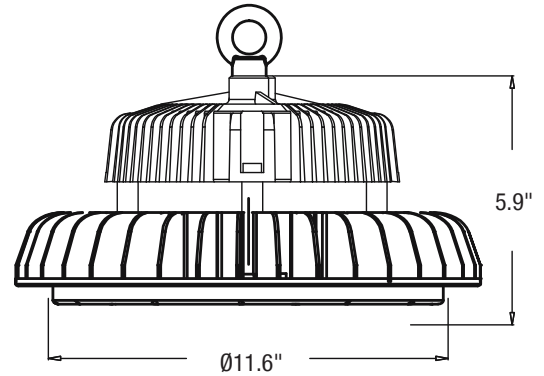

CONSTRUCTION

Housing	Aluminum
Cover	Tempered Glass
Base / Power Supply	Hard Wired
Finish	Black
Diffuser	Clear
Wind Shear Rating	N/A

PART NUMBER & QUALIFICATIONS

Ordering Part Number	IK-HBP2-0150-40-DY-RLV01
Qualified Part Number	Not Qualified Yet
SKU Number	662187549453

DIMENSIONS AND WEIGHT

Length	N/A
Height	5.9"
Diameter	Ø11.6"
Net Weight (lbs)	9.92

PACKAGING

Box Dimensions (Inches)	13" x 7.87"
Box Weight (lbs)	11.07
Quantity Per Box	1

SUPPORTING DOCUMENTS

Product Sheet	View / Download
Installation Instructions	View / Download
IES Files	View / Download
LM79 Files	View / Download
LM80 Files	On Request