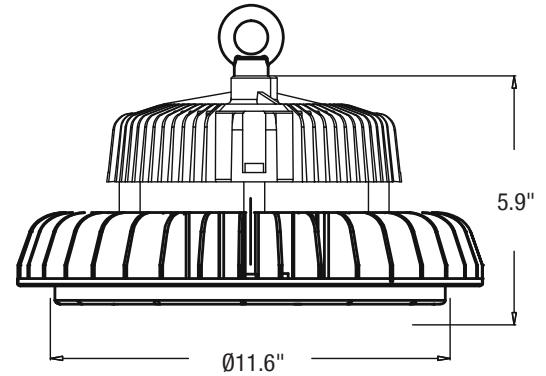

CONSTRUCTION

Housing	Aluminum
Cover	Tempered Glass
Base / Power Supply	Hard Wired
Finish	Black
Diffuser	Clear
Wind Shear Rating	N/A

PART NUMBER & QUALIFICATIONS

Ordering Part Number	IK-HBP2-0150-35-DY-RLV01
Qualified Part Number	Not Qualified Yet
SKU Number	662187549446

DIMENSIONS AND WEIGHT

Length	N/A
Height	5.9"
Diameter	Ø11.6"
Net Weight (lbs)	9.92

PACKAGING

Box Dimensions (Inches)	13" x 7.87"
Box Weight (lbs)	11.07
Quantity Per Box	1

SUPPORTING DOCUMENTS

Product Sheet	View / Download
Installation Instructions	View / Download
IES Files	View / Download
LM79 Files	View / Download
LM80 Files	On Request