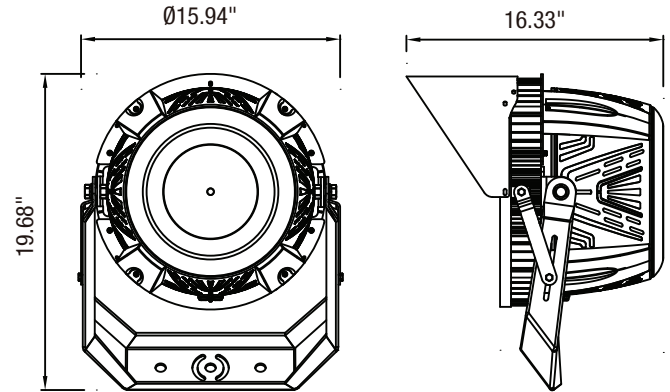

DIMENSIONS AND WEIGHT

Height (With Bracket)	19.68"
Diameter	Ø15.94"
Width	16.33"
Net Weight (lbs)	30.06

PACKAGING

Box Dimensions (Inches)	17.7" x 17.7" x 14"
Box Weight (lbs)	37.48
Quantity Per Box	1

SUPPORTING DOCUMENTS

Product Sheet	View / Download
Installation Instructions	View / Download
IES Files	On Request
LM79 Files	View / Download
LM80 Files	On Request

ORDERING INFORMATION

ITEM	DESCRIPTION	CASE
662187461557	DYNAMO 3 STADIUM FLOOD LIGHT: 600 W / 4000 K / 240-480 V / DIMMABLE / BLACK	1

ACCESSORIES

662187477060	SHIELD	1
662187476223	LASER AIMING DEVICE	1
662187476483	WIRELESS CONTROLS SYSTEM	1

MOUNTING OPTION

662187477190	SLIP FITTER MOUNT	1
662187477183	YOKE MOUNT	1