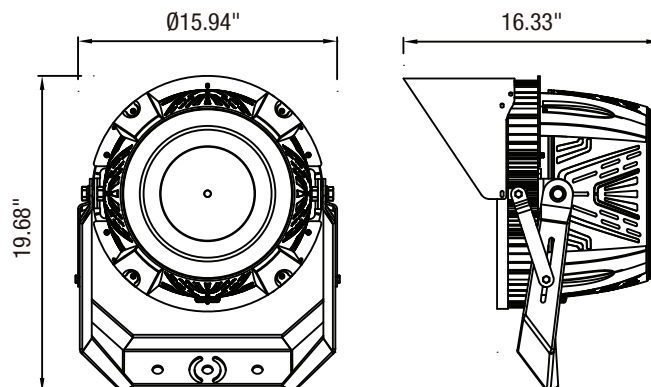

DIMENSIONS AND WEIGHT

Height (With Bracket)	19.68"
Diameter	Ø15.94"
Width	16.33"
Net Weight (lbs)	27.56

PACKAGING

Box Dimensions (Inches)	17.7" x 17.7" x 14"
Box Weight (lbs)	31.97
Quantity Per Box	1

SUPPORTING DOCUMENTS

Product Sheet	On Request
Installation Instructions	On Request
IES Files	On Request
LM79 Files	On Request
LM80 Files	On Request

ORDERING INFORMATION (Qualified Part Number # IK-SLEL2-0500-D-45)

ITEM	DESCRIPTION	CASE
662187461663	DYNAMO 3 STADIUM FLOOD LIGHT: 495.6 W / 4500 K / 100-277 V / DIMMABLE / BLACK / DLC	1