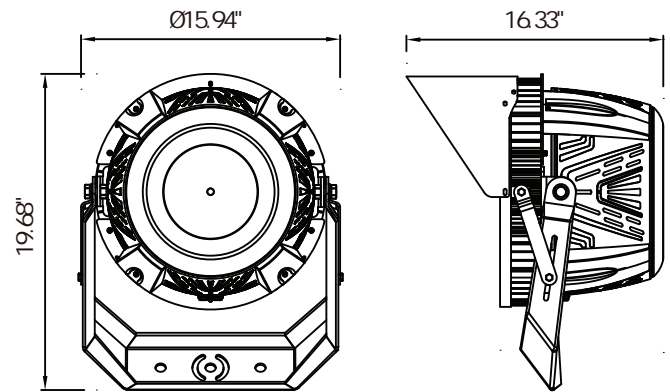

DIMENSIONS AND WEIGHT

Height (With Bracket)	19.68"
Diameter	Ø15.94"
Width	16.33"
Net Weight (lbs)	27.56

PACKAGING

Box Dimensions (Inches)	17.7" x 17.7" x 14"
Box Weight (lbs)	31.97
Quantity Per Box	1

SUPPORTING DOCUMENTS

Product Sheet	On Request
Installation Instructions	On Request
IES Files	On Request
LM79 Files	On Request
LM80 Files	On Request

ORDERING INFORMATION (Qualified Part Number # IK-SLEL2-0500-D-35)

ITEM	DESCRIPTION	CASE
662187461649	DYNAMO 3 STADIUM FLOOD LIGHT: 495.6 W / 3500 K / 100-277 V / DIMMABLE / BLACK / DLC	1