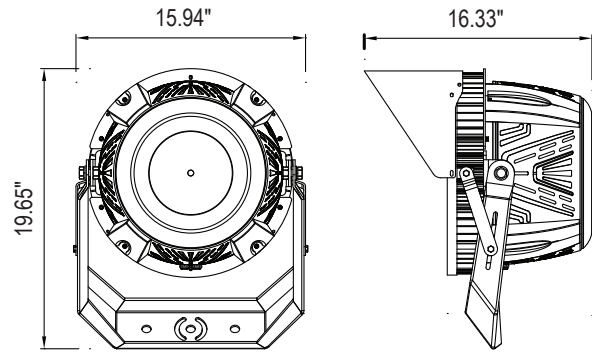

LED Light Source	LUMILEDS
Driver	INVENTRONICS

CONSTRUCTION

Housing	Die-cast aluminum
Cover Material / Lens	PC
Diffuser	Clear
Base / Power Supply	Hard Wire
Finish	Black
Effective Projected Area (EPA)	1.59 ft ²
Wind Shear Rating	127.5 mph

PART NUMBER & QUALIFICATIONS

Ordering Part Number	IK-SLEL2-0600-DV-40 (30D)
Qualified Part Number	Not Qualified Yet
SKU Number	662187461557

*Note: *Fixtures mustn't be mounted facing upwards; it won't be covered under warranty.*

DIMENSIONS AND WEIGHT

Width (Inches)	16.33"
Height (Inches)	19.65"
Diameter (Inches)	15.94"
Net Weight (lbs)	27.55

PACKAGING

Box Dimensions (Inches)	17.71" x 17.71" x 13.97"
Box Weight (lbs)	31.96
Quantity Per Box	1