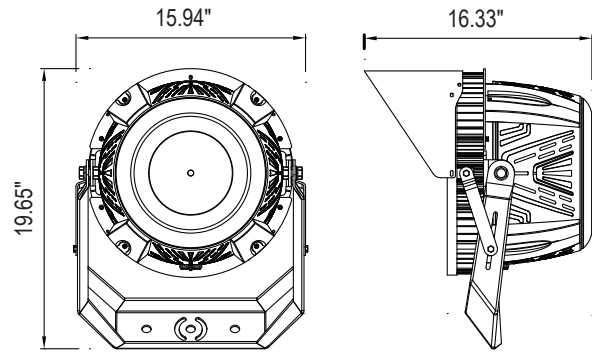

LED Light Source	LUMILEDS
Driver	INVENTRONICS

CONSTRUCTION

Housing	Die-cast aluminum
Cover Material / Lens	PC
Diffuser	Clear
Base / Power Supply	Hard Wire
Finish	Black
Effective Projected Area (EPA)	1.59 ft ²
Wind Shear Rating	127.5 mph

PART NUMBER & QUALIFICATIONS

Ordering Part Number	IK-SLEL2-0600-D-30 (30D)
Qualified Part Number	Not Qualified Yet
SKU Number	662187461700

*Note: *Fixtures mustn't be mounted facing upwards; it won't be covered under warranty.*

DIMENSIONS AND WEIGHT

Width (Inches)	16.33"
Height (Inches)	19.65"
Diameter (Inches)	15.94"
Net Weight (lbs)	27.55

PACKAGING

Box Dimensions (Inches)	17.71" x 17.71" x 13.97"
Box Weight (lbs)	31.96
Quantity Per Box	1