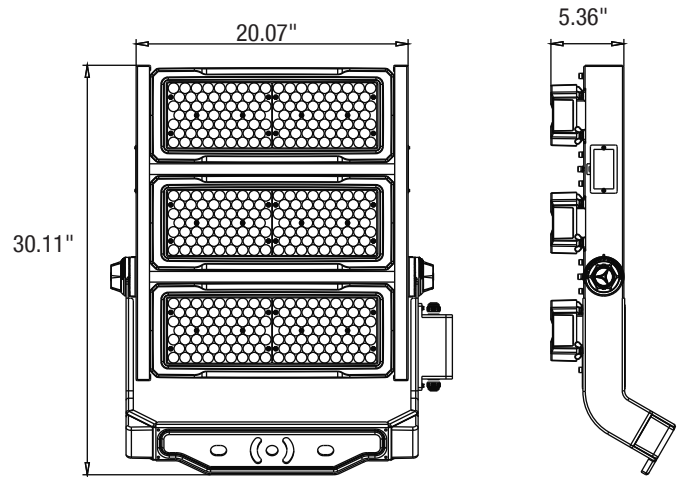

COMPONENTS

| | |
|------------------|-------------------|
| LED Light Source | Philips / Samsung |
| Driver | Meanwell |

CONSTRUCTION

| | |
|--------------------------------|-------------------|
| Housing (Heat Radiator) | Die-cast aluminum |
| Lens | PC |
| Diffuser | Clear |
| Base / Power Supply | Hard Wire |
| Finish | Black |
| Effective Projected Area (EPA) | -- |
| Wind Shear Rating | -- |

PART NUMBERS & CERTIFICATES

| | |
|--------------|-------------------|
| Model Number | Not Qualified Yet |
| SKU Number | 662187478722 |

DIMENSIONS AND WEIGHT

| | |
|------------------|--------|
| Length | 30.11" |
| Height | 5.36" |
| Width | 20.07" |
| Net Weight (lbs) | -- |

PACKAGING

| | |
|-------------------------|------------------------|
| Box Dimensions (Inches) | 32.36" x 24.29" x 8.3" |
| Box Weight (lbs) | 61.7 |
| Quantity Per Box | 1 |

SUPPORTING DOCUMENTS

| | |
|---|---------------------------------|
| Product Sheet | View / Download |
| Installation Instructions | View / Download |
| IES Files | View / Download |
| LM79 Files | View / Download |
| LM80 Files | On Request |