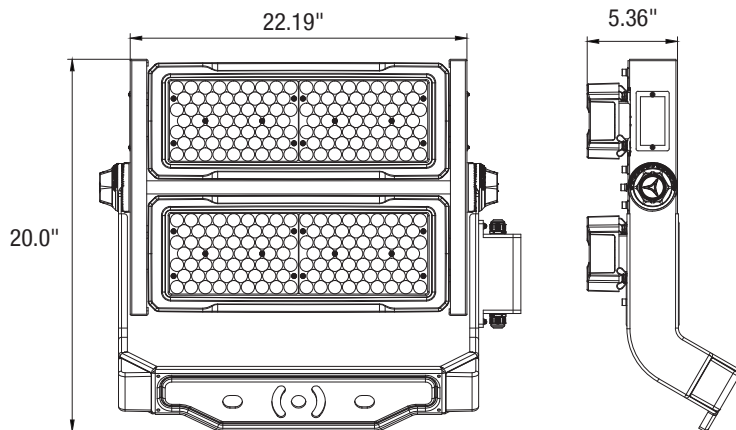

### PART NUMBERS & CERTIFICATES

Model Number	Not Qualified Yet
SKU Number	662187478678

**DIMENSIONS AND WEIGHT**

Length	20.0"
Height	5.36"
Width	22.19"
Net Weight (lbs)	--

**PACKAGING**

Box Dimensions (Inches)	24.4" x 24.2" x 8.30"
Box Weight (lbs)	45.41
Quantity Per Box	1