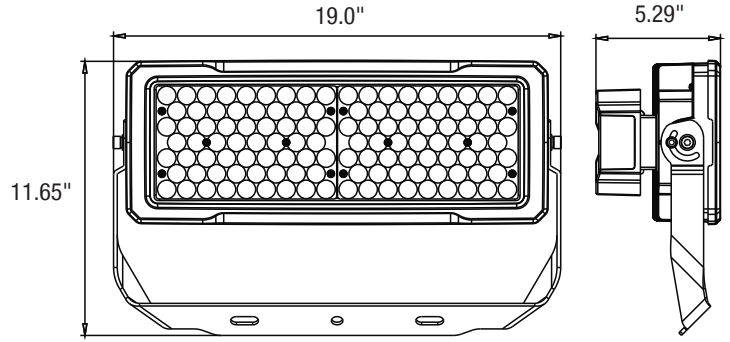

### PART NUMBERS & CERTIFICATES

Model Number	Not Qualified Yet
SKU Number	662187478715

**DIMENSIONS AND WEIGHT**

Length	11.65"
Height	5.29"
Width	19.0"
Net Weight (lbs)	--

**PACKAGING**

Box Dimensions (Inches)	20.8" x 13.5" x 7.4"
Box Weight (lbs)	16.0
Quantity Per Box	1