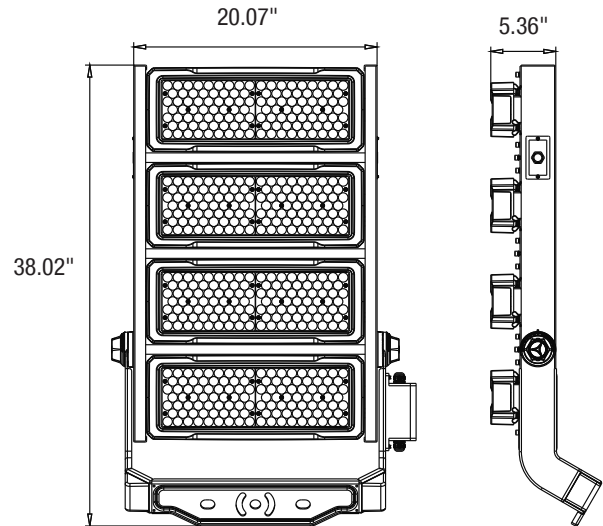

Model Number	Not Qualified Yet
SKU Number	662187478739

DIMENSIONS AND WEIGHT

Length	38.02"
Height	5.36"
Width	20.07"
Net Weight (lbs)	--

PACKAGING

Box Dimensions (Inches)	40.23" x 24.29" x 8.3"
Box Weight (lbs)	77.16
Quantity Per Box	1