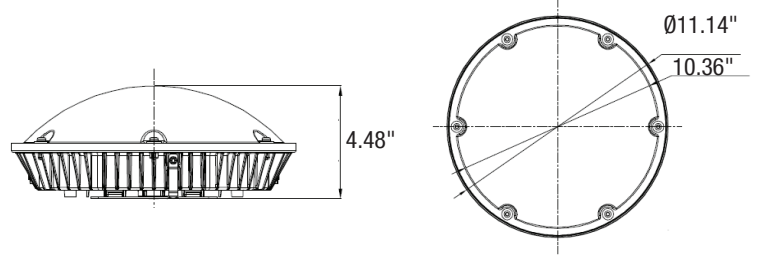

DIMENSIONS AND WEIGHT

Length	4.48"
Height	10.36"
Diameter	Ø11.14"
Net Weight (lbs)	--

PACKAGING

Box Dimensions (Inches)	--
Box Weight (lbs)	--
Quantity Per Box	1

SUPPORTING DOCUMENTS

Product Sheet	View / Download
Installation Instructions	View / Download
IES Files	View / Download
LM79 Files	View / Download
LM80 Files	On Request