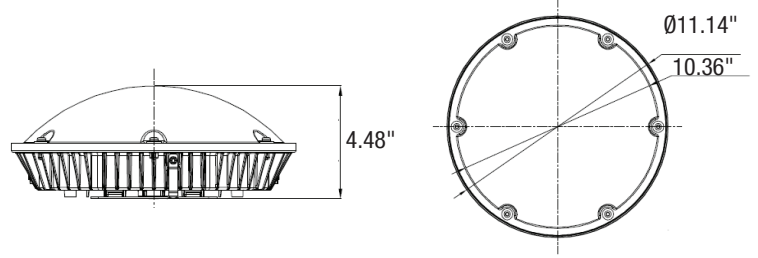

DIMENSIONS AND WEIGHT

Length	4.48"
Height	10.36"
Diameter	Ø11.14"
Net Weight (lbs)	--

PACKAGING

Box Dimensions (Inches)	--
Box Weight (lbs)	--
Quantity Per Box	1

SUPPORTING DOCUMENTS

Product Sheet	View / Download
Installation Instructions	View / Download
IES Files	View / Download
LM79 Files	View / Download
LM80 Files	On Request

ORDERING INFORMATION

ITEM	DESCRIPTION	CASE
662187547916	PARKO GARAGE: 42.99 W / 5000 K / 100-277 V / DIMMABLE / WHITE	1