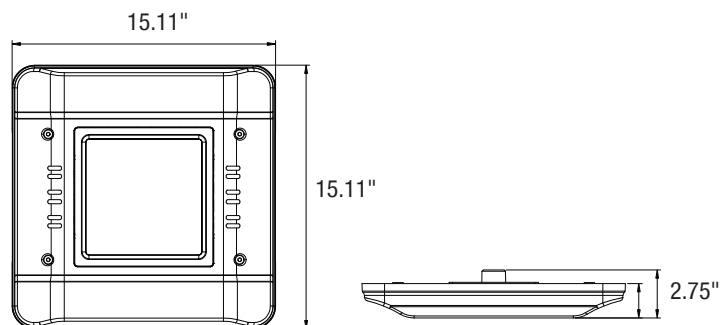

DIMENSIONS AND WEIGHT

Length	15.11"
Height	2.75"
Width	15.11"
Net Weight (lbs)	--

PACKAGING

Box Dimensions (Inches)	16" x 16" x 5"
Box Weight (lbs)	11
Quantity Per Box	1

SUPPORTING DOCUMENTS

Product Sheet	View / Download
Installation Instructions	View / Download
IES Files	View / Download
LM79 Files	View / Download
LM80 Files	On Request

ORDERING INFORMATION

ITEM	DESCRIPTION	CASE
662187548005	ORTEGA FUEL PUMP: 75 W / 5000 K / 100-277 V / DIMMABLE / WHITE	1

ADDITIONAL INFORMATION:

- The mounting bracket is not included with the fixture, it is ordered as a separate item number.
- Product requires top-mounted shorting cap or optional twist-lock photocell installed to operate.