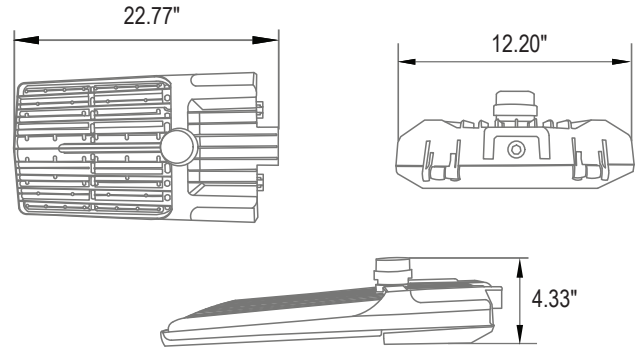

DIMENSIONS AND WEIGHT

Length (Inches)	22.77"
Width (Inches)	12.20"
Height (Inches)	4.33"
Net Weight (lbs)	14.29

PACKAGING

Box Dimensions (Inches)	26" x 14" x 6"
Box Weight (lbs)	16.41
Quantity Per Box	1

SUPPORTING DOCUMENTS

DOCUMENTS	DOCUMENT LINK
Product Sheet	View / Download
IES Files	View / Download
LM79 Report	View / Download
LM80 Report	View / Download
Installation Instructions	View / Download

ORDERING INFORMATION

SKU NUMBER	DESCRIPTION	QUANTITY/BOX
662187540061	LOCUS GEN2 AL: 300.7 W / 33020-39624-49626 LM / 5000 K / 277-480 V / BRONZE	1

ACCESSORIES

SOLD SEPARATELY

SKU NUMBER	PRODUCT CODE	DESCRIPTION	DOCUMENT LINK
662187560120	IK-SBSL/2-S4C-90-480V	SHORTING CAP	View / Download
662187560106	IK-SBSL/2-PHC-200-480V	PHOTOCELL 200-480 V	View / Download
662187549910	IK-SBSL1-SF-A (Bronze)	ARM MOUNTING BRACKET: A - SLIP FITTER (BRONZE)	View / Download
662187549941	IK-SBSL1-SP-B (Bronze)	POLE MOUNTING BRACKET: B - SQUARE & ROUND (BRONZE)	View / Download
662187549972	IK-SBSL1-TR-C (Bronze)	WALL MOUNTING BRACKET: C - TRUNION MOUNT(BRONZE)	View / Download
662187548470	IK-SBSL1-SP-B-(Spacer) Bronze	SPACER (BRONZE)	-

*Choice of One Accessory: Mounting Bracket (Slip Fitter, Square & Round with Spacer, Trunnion Mount), Shorting Cap or Photocell (either one) is included with the order. Contact your IKIO sales representative to buy a replacement/additional Mounting Bracket.

*Product requires top-mounted shorting cap or optional twist-lock photocell installed to operate.