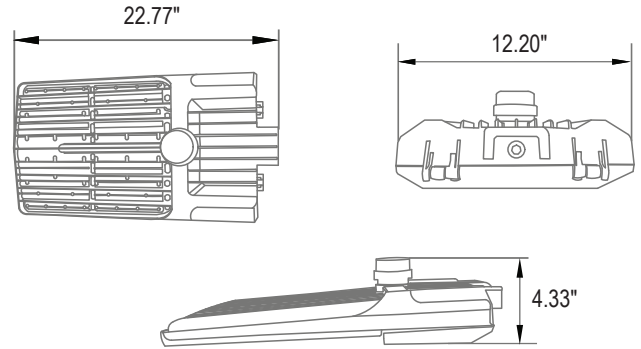

Not all product variations listed on this page are DLC qualified. Visit <https://www.designlights.org/qpl> to confirm qualification.

DIMENSIONS AND WEIGHT

| | |
|------------------|--------|
| Length (Inches) | 22.77" |
| Width (Inches) | 12.20" |
| Height (Inches) | 4.33" |
| Net Weight (lbs) | 13.11 |