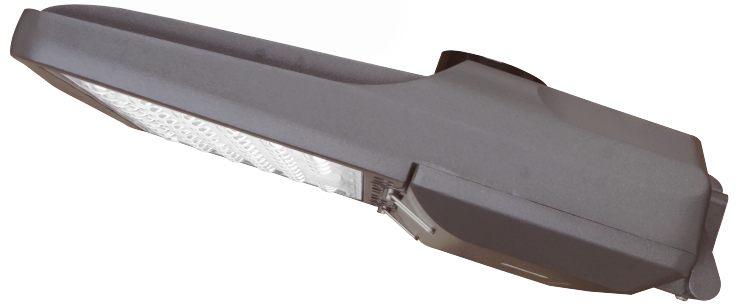

## FEATURES

- Compact, low-profile design delivers high-performance illumination and improves application site aesthetics.
- Heavy-duty, die-cast aluminum housing with an efficient heat sink for enhanced heat dissipation.
- Designed for Dark Sky compliant performance, eliminating undesirable sky glow.
- Easy 1 person installation with our quick mount bracket and hinged door frame; installer can be hands free when establishing electrical connections.