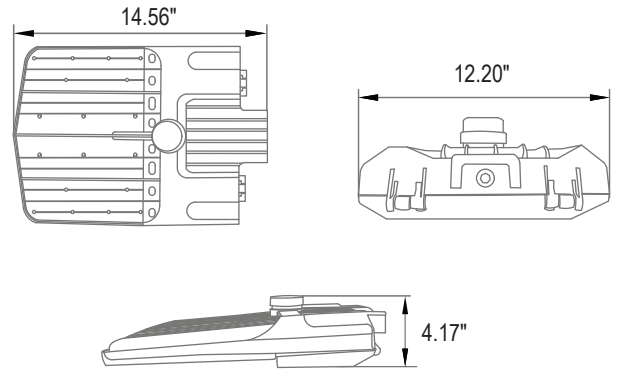

DIMENSIONS AND WEIGHT

Length (Inches)	14.56"
Width (Inches)	12.20"
Height (Inches)	4.17"
Net Weight (lbs)	8.81

PACKAGING

Box Dimensions (Inches)	18.00" x 14.00" x 6.00"
Box Weight (lbs)	10.73
Quantity Per Box	1

SUPPORTING DOCUMENTS

DOCUMENTS	DOCUMENT LINK
Product Sheet	View / Download
IES Files	View / Download
LM79 Report	View / Download
LM80 Report	View / Download
Installation Instructions	View / Download

ORDERING INFORMATION

SKU NUMBER	DESCRIPTION	QUANTITY/BOX
662187478098	LOCUS AREA LUMINAIRE : 94.2 W / 13323 LM / 5000 K / 100-277 V / BRONZE	1

ACCESSORIES

SOLD SEPARATELY

SKU NUMBER	PRODUCT CODE	DESCRIPTION	DOCUMENT LINK
662187560120	IK-SBSL/2-S4C-90-480V	Shorting Cap	View / Download
662187560021	IK-SBSL/2-PHC-90-277V	Photocell 90-277 V	View / Download
662187560106	IK-SBSL/2-PHC-200-480V	Photocell 200-480 V	View / Download
662187477657	S618-P-DR : PIR Sensor	PIR Sensor with 0–10 V Dimming	View / Download
662187549910	IK-SBSL1-SF-A (Bronze)	Mounting Bracket: A - Slip Fitter (Bronze)	View / Download
662187549941	IK-SBSL1-SP-B (Bronze)	Mounting Bracket: B - Square & Round (Bronze)	View / Download
662187549972	IK-SBSL1-TR-C (Bronze)	Mounting Bracket: C - Trunnion (Bronze)	View / Download
662187548470	IK-SBSL1-SP-B-(Spacer) Bronze	Spacer (Bronze)	-

*Choice of one accessory: Mounting Bracket (Slip Fitter, Square & Round with Spacer, Trunnion Mount), Shorting Cap or Photocell (either one) is included with the order. Contact your IKIO sales representative to buy replacement/additional Mounting Bracket.

*Product requires top-mounted shorting cap or optional twist-lock photocell installed to operate.