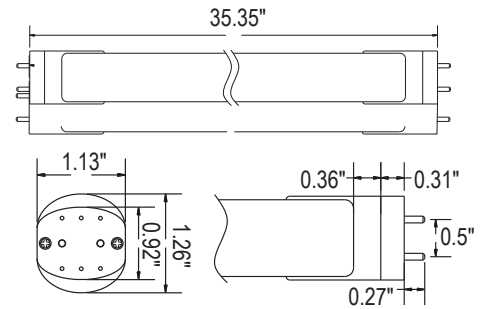

Housing	Aluminum
Cover Material / Lens	Polycarbonate
Diffuser	Frosted
Base	G13
Finish	White

PART NUMBER & QUALIFICATIONS

Ordering Part Number	IKIO-T803-815-50B (Frosted)
Qualified Part Number	IKIO-T803-815-50B
SKU Number	662187486970

Not all product variations listed on this page are DLC qualified. Visit <https://www.designlights.org/qpl> to confirm qualification.

DIMENSIONS AND WEIGHT

Length (Inches)	35.35"
Diameter (Inches)	1.26"
Net Weight (lbs)	0.74

PACKAGING

Box Dimensions (Inches)	37.79" x 8.26" x 8.26"
Box Weight (lbs)	18.73
Quantity Per Box	25

SUPPORTING DOCUMENTS

DOCUMENTS	DOCUMENT LINK
Product Sheet	View / Download
IES Files	View / Download
LM79 Report	View / Download
LM80 Report	View / Download
Installation Instructions	View / Download

ORDERING INFORMATION

SKU NUMBER	DESCRIPTION	QUANTITY/BOX
662187486970	T8 TUBE TYPE B: 3FT / 15.3 W / 2531 LM / 5000 K / 100-277 V / WHITE	25

BASIC WIRING DIAGRAM:

SINGLE ENDED POWER INPUT

DOUBLE ENDED POWER INPUT