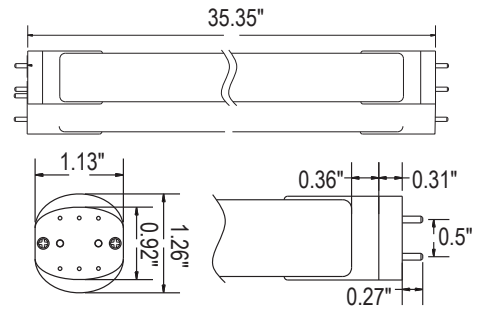

Housing	Aluminum
Cover Material / Lens	Polycarbonate
Diffuser	Frosted
Base	G13
Finish	White

PART NUMBER & QUALIFICATIONS

Ordering Part Number	IKIO-T803-815-40B (Frosted)
Qualified Part Number	IKIO-T803-815-40B
SKU Number	662187481258

Not all product variations listed on this page are DLC qualified. Visit <https://www.designlights.org/qpl> to confirm qualification.

DIMENSIONS AND WEIGHT

Length (Inches)	35.35"
Diameter (Inches)	1.26"
Net Weight (lbs)	0.74

PACKAGING

Box Dimensions (Inches)	37.79" x 8.26" x 8.26"
Box Weight (lbs)	18.73
Quantity Per Box	25

SUPPORTING DOCUMENTS

DOCUMENTS	DOCUMENT LINK
Product Sheet	View / Download
IES Files	View / Download
LM79 Report	View / Download
LM80 Report	View / Download
Installation Instructions	View / Download

ORDERING INFORMATION

SKU NUMBER	DESCRIPTION	QUANTITY/BOX
662187481258	T8 TUBE TYPE B: 3FT / 15.3 W / 2471 LM / 4000 K / 100-277 V / WHITE	25

BASIC WIRING DIAGRAM:

SINGLE ENDED POWER INPUT

DOUBLE ENDED POWER INPUT