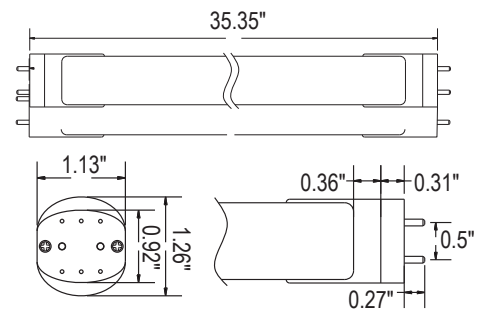

Housing	Aluminum
Cover Material / Lens	Polycarbonate
Diffuser	Clear
Base	G13
Finish	White

PART NUMBER & QUALIFICATIONS

Ordering Part Number	IKIO-T803-815-50B-SC (Clear)
Qualified Part Number	IKIO-T803-815-50B-SC
SKU Number	662187486987

Not all product variations listed on this page are DLC qualified. Visit <https://www.designlights.org/qpl> to confirm qualification.

DIMENSIONS AND WEIGHT

Length (Inches)	35.35"
Diameter (Inches)	1.26"
Net Weight (lbs)	0.74

PACKAGING

Box Dimensions (Inches)	37.79" x 8.26" x 8.26"
Box Weight (lbs)	18.73
Quantity Per Box	25

SUPPORTING DOCUMENTS

DOCUMENTS	DOCUMENT LINK
Product Sheet	View / Download
IES Files	View / Download
LM79 Report	View / Download
LM80 Report	View / Download
Installation Instructions	View / Download

ORDERING INFORMATION

SKU NUMBER	DESCRIPTION	QUANTITY/BOX
662187486987	T8 TUBE TYPE B: 3FT / 15.3 W / 2580 LM / 5000 K / 100-277 V / WHITE	25

BASIC WIRING DIAGRAM:

SINGLE ENDED POWER INPUT

DOUBLE ENDED POWER INPUT