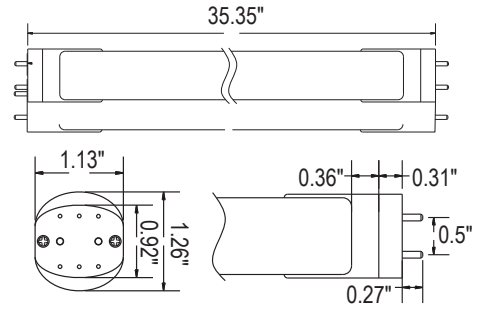

Housing	Aluminum
Cover Material / Lens	Polycarbonate
Diffuser	Clear
Base	G13
Finish	White

PART NUMBER & QUALIFICATIONS

Ordering Part Number	IKIO-T803-815-40B-SC (Clear)
Qualified Part Number	IKIO-T803-815-40B-SC
SKU Number	662187486024

Not all product variations listed on this page are DLC qualified. Visit <https://www.designlights.org/qpl> to confirm qualification.

DIMENSIONS AND WEIGHT

Length (Inches)	35.35"
Diameter (Inches)	1.26"
Net Weight (lbs)	0.74

PACKAGING

Box Dimensions (Inches)	37.79" x 8.26" x 8.26"
Box Weight (lbs)	18.73
Quantity Per Box	25

SUPPORTING DOCUMENTS

DOCUMENTS	DOCUMENT LINK
Product Sheet	View / Download
IES Files	View / Download
LM79 Report	View / Download
LM80 Report	View / Download
Installation Instructions	View / Download

ORDERING INFORMATION

SKU NUMBER	DESCRIPTION	QUANTITY/BOX
662187486024	T8 TUBE TYPE B: 3FT / 15.3 W / 2545 LM / 4000 K / 100-277 V / WHITE	25

BASIC WIRING DIAGRAM:

SINGLE ENDED POWER INPUT

DOUBLE ENDED POWER INPUT