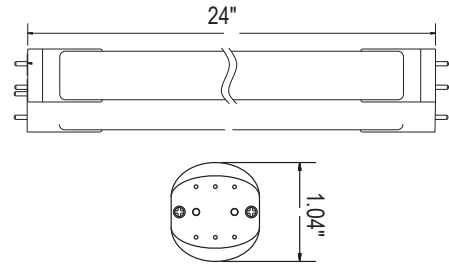

DIMENSIONS AND WEIGHT

Length (Inches)	24"
Diameter (Inches)	1.04"
Net Weight (lbs)	0.26

PACKAGING

Box Dimensions (Inches)	25.19" x 7.87" x 8.26"
Box Weight (lbs)	8.15
Quantity Per Box	25

SUPPORTING DOCUMENTS

DOCUMENTS	DOCUMENT LINK
Product Sheet	View / Download
IES Files	View / Download
LM79 Report	View / Download
LM80 Report	View / Download
Installation Instructions	View / Download

ORDERING INFORMATION

SKU NUMBER	DESCRIPTION	QUANTITY/BOX
662187486147	T8 TUBE TYPE B: 2FT / 9.2 W / 1425 LM / 3000 K / 100-277 V / WHITE	25