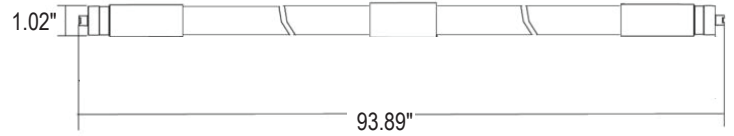

DIMENSIONS AND WEIGHT

Length (Inches)	93.89"
Diameter (Inches)	1.02"
Net Weight (lbs)	2.2

PACKAGING

Box Dimensions (Inches)	50" x 13.18" x 8.66"
Box Weight (lbs)	25.35
Quantity Per Box	10

SUPPORTING DOCUMENTS