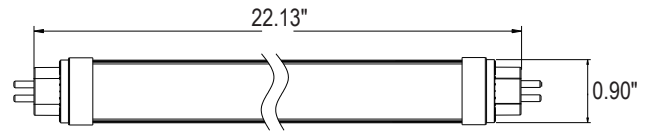

## DIMENSIONS AND WEIGHT

Length (Inches)	22.13"
Diameter (Inches)	0.90"
Net Weight (lbs)	0.44