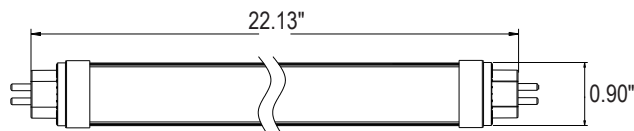

DIMENSIONS AND WEIGHT

Length (Inches)	22.13"
Diameter (Inches)	0.90"
Net Weight (lbs)	0.44

PACKAGING

Box Dimensions (Inches)	23.62" x 7.48" x 4.72"
Box Weight (lbs)	11.02
Quantity Per Box	25

SUPPORTING DOCUMENTS

DOCUMENTS	DOCUMENT LINK
Product Sheet	View / Download
IES Files	View / Download
LM79 Report	On Request
LM80 Report	View / Download
Installation Instructions	View / Download

ORDERING INFORMATION

SKU NUMBER	DESCRIPTION	QUANTITY/BOX
662187488097	T5 TUBE TYPE B: 2FT / 9 W / 1440 LM / 4000 K / 100-277 V / WHITE	25