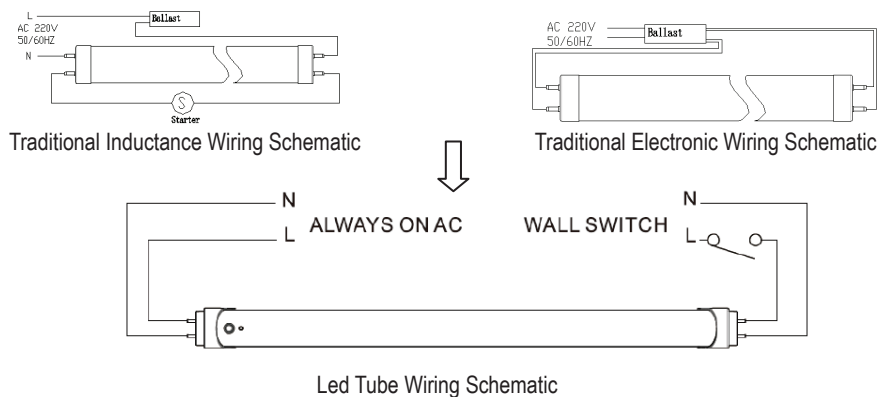

BASIC WIRING DIAGRAM:

ADDITIONAL INFORMATION:

- In direct wire application, shunted sockets use double ended wiring only and non-shunted can use either single or double ended wiring. Please refer to installation instructions for further details.
- IKIO Direct-Wire (UL Type B) Lamps are designed for use with IKIO LED-Ready fixtures (follow lamp wiring instructions). When using any alternate-brand fixture, please review the specific IKIO lamp installation guide wiring requirements first to make sure the fixture is compatible before lamp installation.