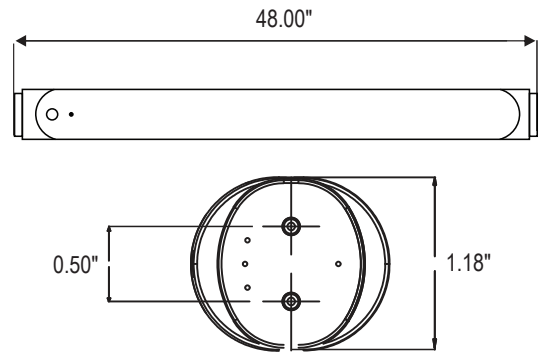

PART NUMBER & QUALIFICATIONS

Ordering Part Number	IK-T804-0015(EM)[1;2]-50B
Qualified Part Number	IK-T804-0015(EM)[1;2]-50B
SKU Number	662187539966

Not all product variations listed on this page are DLC qualified. Visit <https://www.designlights.org/qpl> to confirm qualification.

DIMENSIONS AND WEIGHT

Length (Inches)	48"
Diameter (Inches)	1.18"
Height (Between End Cap Pins) (Inches)	0.50"
Net Weight (lbs)	1.10

PACKAGING

Box Dimensions (Inches)	51.65" x 7.95" x 8.89"
Box Weight (lbs)	46.29
Quantity Per Box	25