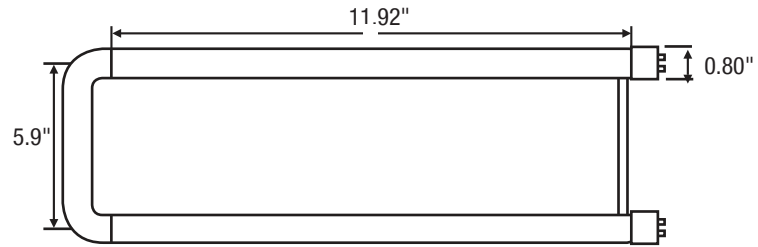

### DIMENSIONS AND WEIGHT

Length	11.92"
Width	5.9"
Thickness	0.80"
Net Weight (lbs)	--