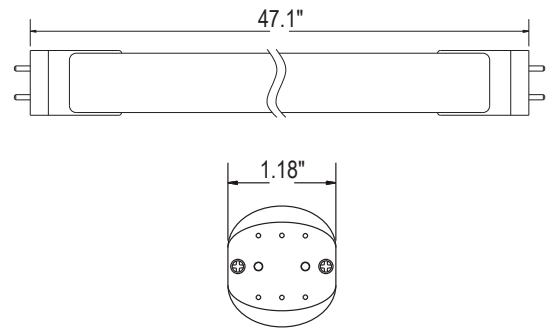

CONSTRUCTION

Housing	Aluminum
Cover Material / Lens	Polycarbonate
Diffuser	Clear
Base	G13
Finish	White

PART NUMBER & QUALIFICATIONS

Ordering Part Number	IK-T804-0018-65A&B-SC (Clear)
Qualified Part Number	IK-T804-0018-65A&B-SC
SKU Number	662187481166

Not all product variations listed on this page are DLC qualified. Visit <https://www.designlights.org/apl> to confirm qualification.

DIMENSIONS AND WEIGHT

Length (Inches)	47.1"
Diameter (Inches)	1.18"
Net Weight (lbs)	0.48

PACKAGING

Box Dimensions (Inches)	49.60" x 8.66" x 8.66"
Box Weight (lbs)	17.63
Quantity Per Box	25

SUPPORTING DOCUMENTS

DOCUMENTS	DOCUMENT LINK
Product Sheet	View / Download
IES Files	View / Download
LM79 Report	View / Download
LM80 Report	View / Download
Installation Instructions	View / Download

ORDERING INFORMATION

SKU NUMBER	DESCRIPTION	QUANTITY/BOX
662187481166	T8 TUBE TYPE A&B: 4FT / 20 W / 3000 LM / 6500 K / 100-277 V / WHITE	25

BASIC WIRING DIAGRAM:

ADDITIONAL INFORMATION:

- In direct wire application, shunted sockets use double ended wiring only and non-shunted sockets can use either single or double ended wiring. Please refer to the installation instructions for further details.
- IKIO Direct-Wire (UL Type A&B) Lamps are designed for use with LED-Ready fixtures (follow lamp wiring instructions). When using any alternate-brand fixture, please review the specific IKIO lamp installation guide wiring requirements first to make sure the fixture is compatible before lamp installation.