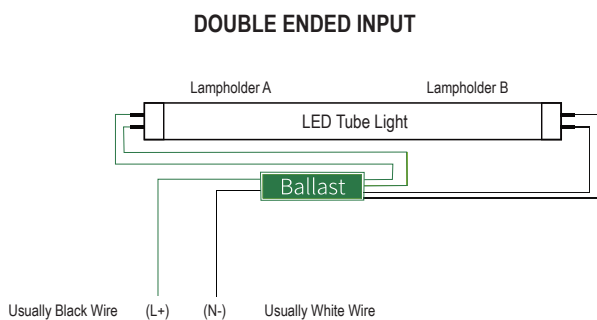

ORDERING INFORMATION

SKU NUMBER	DESCRIPTION	QUANTITY/BOX
662187481166	T8 TUBE TYPE A&B: 4FT / 20 W / 3000 LM / 6500 K / 100-277 V / WHITE	25

BASIC WIRING DIAGRAM:

ADDITIONAL INFORMATION:

- In direct wire application, shunted sockets use double ended wiring only and non-shunted sockets can use either single or double ended wiring. Please refer to the installation instructions for further details.
- IKIO Direct-Wire (UL Type A&B) Lamps are designed for use with LED-Ready fixtures (follow lamp wiring instructions). When using any alternate-brand fixture, please review the specific IKIO lamp installation guide wiring requirements first to make sure the fixture is compatible before lamp installation.