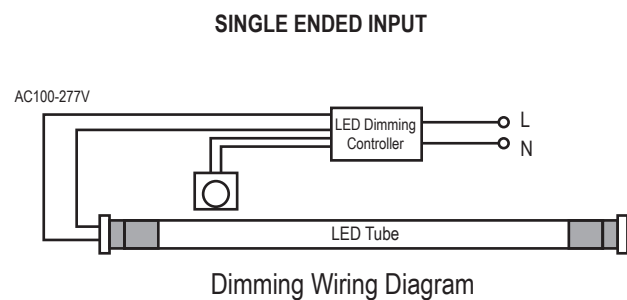

Not all product variations listed on this page are DLC qualified. Visit <https://www.designlights.org/apl> to confirm qualification.

DIMENSIONS AND WEIGHT

Length (Inches)	47.1"
Diameter (Inches)	1.18"
Net Weight (lbs)	0.48

ORDERING INFORMATION

SKU NUMBER	DESCRIPTION	QUANTITY/BOX
662187481166	T8 TUBE TYPE A&B: 4FT / 20 W / 3000 LM / 6500 K / 100-277 V / WHITE	25

BASIC WIRING DIAGRAM:

ADDITIONAL INFORMATION:

- In direct wire application, shunted sockets use double ended wiring only and non-shunted sockets can use either single or double ended wiring. Please refer to the installation instructions for further details.
- IKIO Direct-Wire (UL Type A&B) Lamps are designed for use with LED-Ready fixtures (follow lamp wiring instructions). When using any alternate-brand fixture, please review the specific IKIO lamp installation guide wiring requirements first to make sure the fixture is compatible before lamp installation.