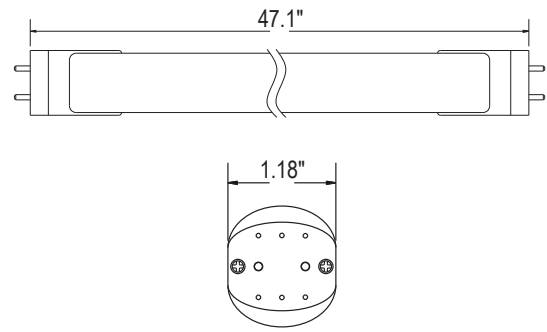

## DIMENSIONS AND WEIGHT

Length (Inches)	47.1"
Diameter (Inches)	1.18"
Net Weight (lbs)	0.48