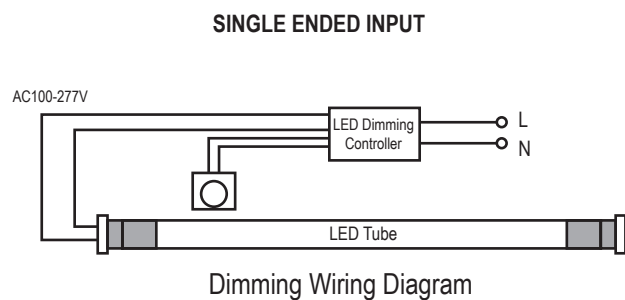

BASIC WIRING DIAGRAM:

ADDITIONAL INFORMATION:

- In direct wire application, shunted sockets use double ended wiring only and non-shunted sockets can use either single or double ended wiring. Please refer to the installation instructions for further details.
- IKIO Direct-Wire (UL Type A&B) Lamps are designed for use with LED-Ready fixtures (follow lamp wiring instructions). When using any alternate-brand fixture, please review the specific IKIO lamp installation guide wiring requirements first to make sure the fixture is compatible before lamp installation.