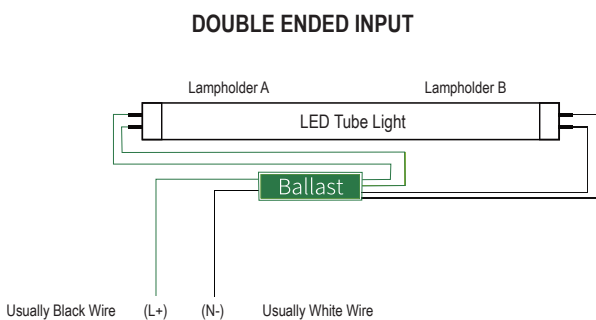

**ORDERING INFORMATION**

SKU NUMBER	DESCRIPTION	QUANTITY/BOX
662187465258	T8 TUBE TYPE A&B: 4FT / 20 W / 3000 LM / 3500 K / 100-277 V / WHITE	25

**BASIC WIRING DIAGRAM:**

**ADDITIONAL INFORMATION:**

- In direct wire application, shunted sockets use double ended wiring only and non-shunted sockets can use either single or double ended wiring. Please refer to the installation instructions for further details.
- IKIO Direct-Wire (UL Type A&B) Lamps are designed for use with LED-Ready fixtures (follow lamp wiring instructions). When using any alternate-brand fixture, please review the specific IKIO lamp installation guide wiring requirements first to make sure the fixture is compatible before lamp installation.