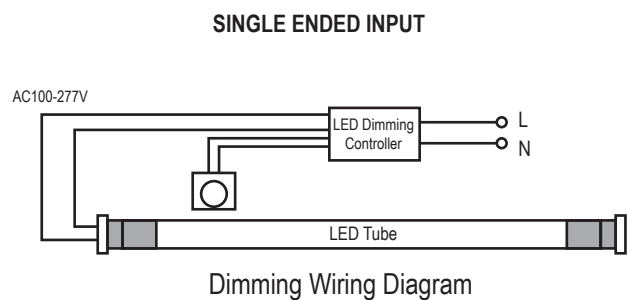

**ORDERING INFORMATION**

SKU NUMBER	DESCRIPTION	QUANTITY/BOX
662187465258	T8 TUBE TYPE A&B: 4FT / 20 W / 3000 LM / 3500 K / 100-277 V / WHITE	25

**BASIC WIRING DIAGRAM:**

**ADDITIONAL INFORMATION:**

- In direct wire application, shunted sockets use double ended wiring only and non-shunted sockets can use either single or double ended wiring. Please refer to the installation instructions for further details.
- IKIO Direct-Wire (UL Type A&B) Lamps are designed for use with LED-Ready fixtures (follow lamp wiring instructions). When using any alternate-brand fixture, please review the specific IKIO lamp installation guide wiring requirements first to make sure the fixture is compatible before lamp installation.