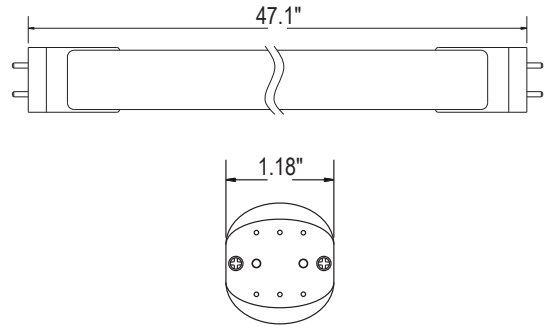

### PART NUMBER & QUALIFICATIONS

Ordering Part Number	IK-T804-0018-35A&B-SC (Clear)
Qualified Part Number	IK-T804-0018-35A&B-SC
SKU Number	662187465258

Not all product variations listed on this page are DLC qualified. Visit <https://www.designlights.org/apl> to confirm qualification.

**DIMENSIONS AND WEIGHT**

Length (Inches)	47.1"
Diameter (Inches)	1.18"
Net Weight (lbs)	0.48

**PACKAGING**

Box Dimensions (Inches)	49.60" x 8.66" x 8.66"
Box Weight (lbs)	17.63
Quantity Per Box	25

**SUPPORTING DOCUMENTS**